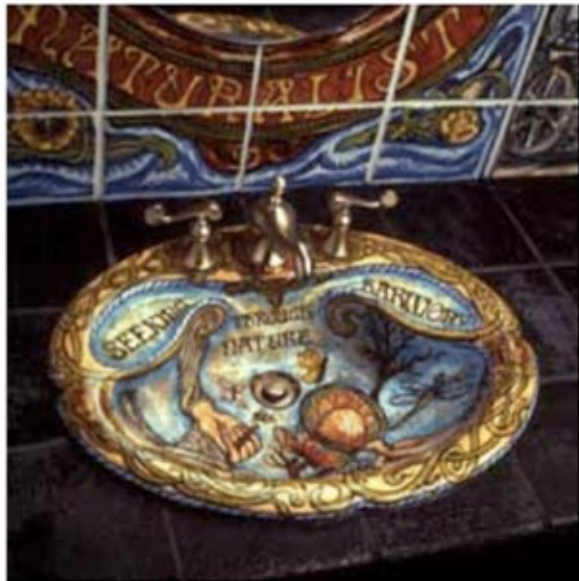

Ann Agee

Ann Agee, Lake Michigan Bathroom, 1992

Ann Agee

Sheybogan Men's Room

Ann Agee

Sheboygan Men's Room

Ann Agee

Sheboygan Men's Room

Ann Agee

Sheboygan Men's Room

Matt Nolen

The Social History of
Architecture

Matt Nolen

Kohler Art Centre, Wisconsin

Matt Nolen

Kohler Art Centre, Wisconsin

Matt Nolen

Matt Nolen

Casey O'Connor

Childhood Vitreous Preschool
Bathroom

Merrill Mason

Emptying and Filling

Carter Kustera Family
Bathroom

Tell Me Something I Do Not
Already Know