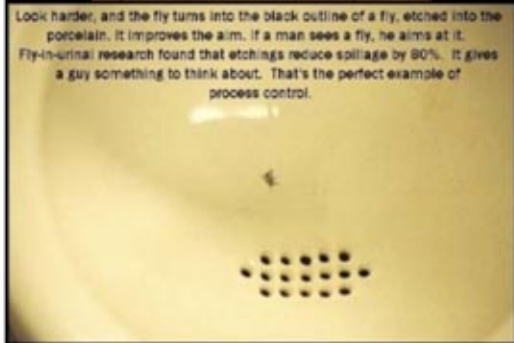

Karim Rashid

Joshua Davis

For Commonwealth

Joshua Davis

Urinals

recent designs

Schiphol Airport, Amsterdam

In Amsterdam, the tile under Schiphol's urinals would pass inspection in an operating room. But nobody notices. What everybody does notice is that each urinal has a fly in it.

Look harder, and the fly turns into the black outline of a fly, etched into the porcelain. It improves the aim. If a man sees a fly, he aims at it. Fly-in-urinal research found that etchings reduce spillage by 80%. It gives a guy something to think about. That's the perfect example of process control.