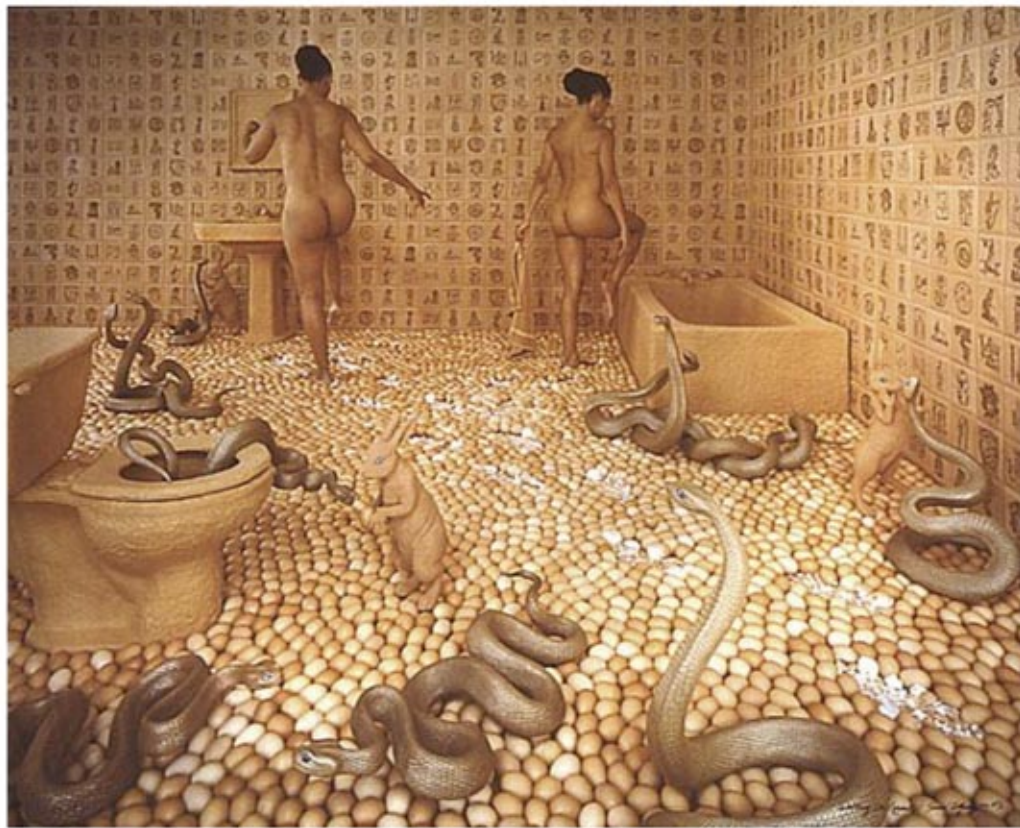

Look harder, and the fly turns into the black outline of a fly, etched into the porcelain. It improves the aim. If a man sees a fly, he aims at it. Fly-in-urinal research found that etchings reduce spillage by 80%. It gives a guy something to think about. That's the perfect example of process control.

Schiphol Airport, Amsterdam

Artists toilets

Robert Arneson, Hernial, 1960 s

Robert Arneson, Hernial

Figure John, 1962

Robert Arneson

Art John

Claes Oldenburg

Toilet and bathtub, 1962

Jeff Koons

Nancy Skoglum

Walking on Eggshells

Rachel Whiteread

Tubs

Robert Gober

sinks